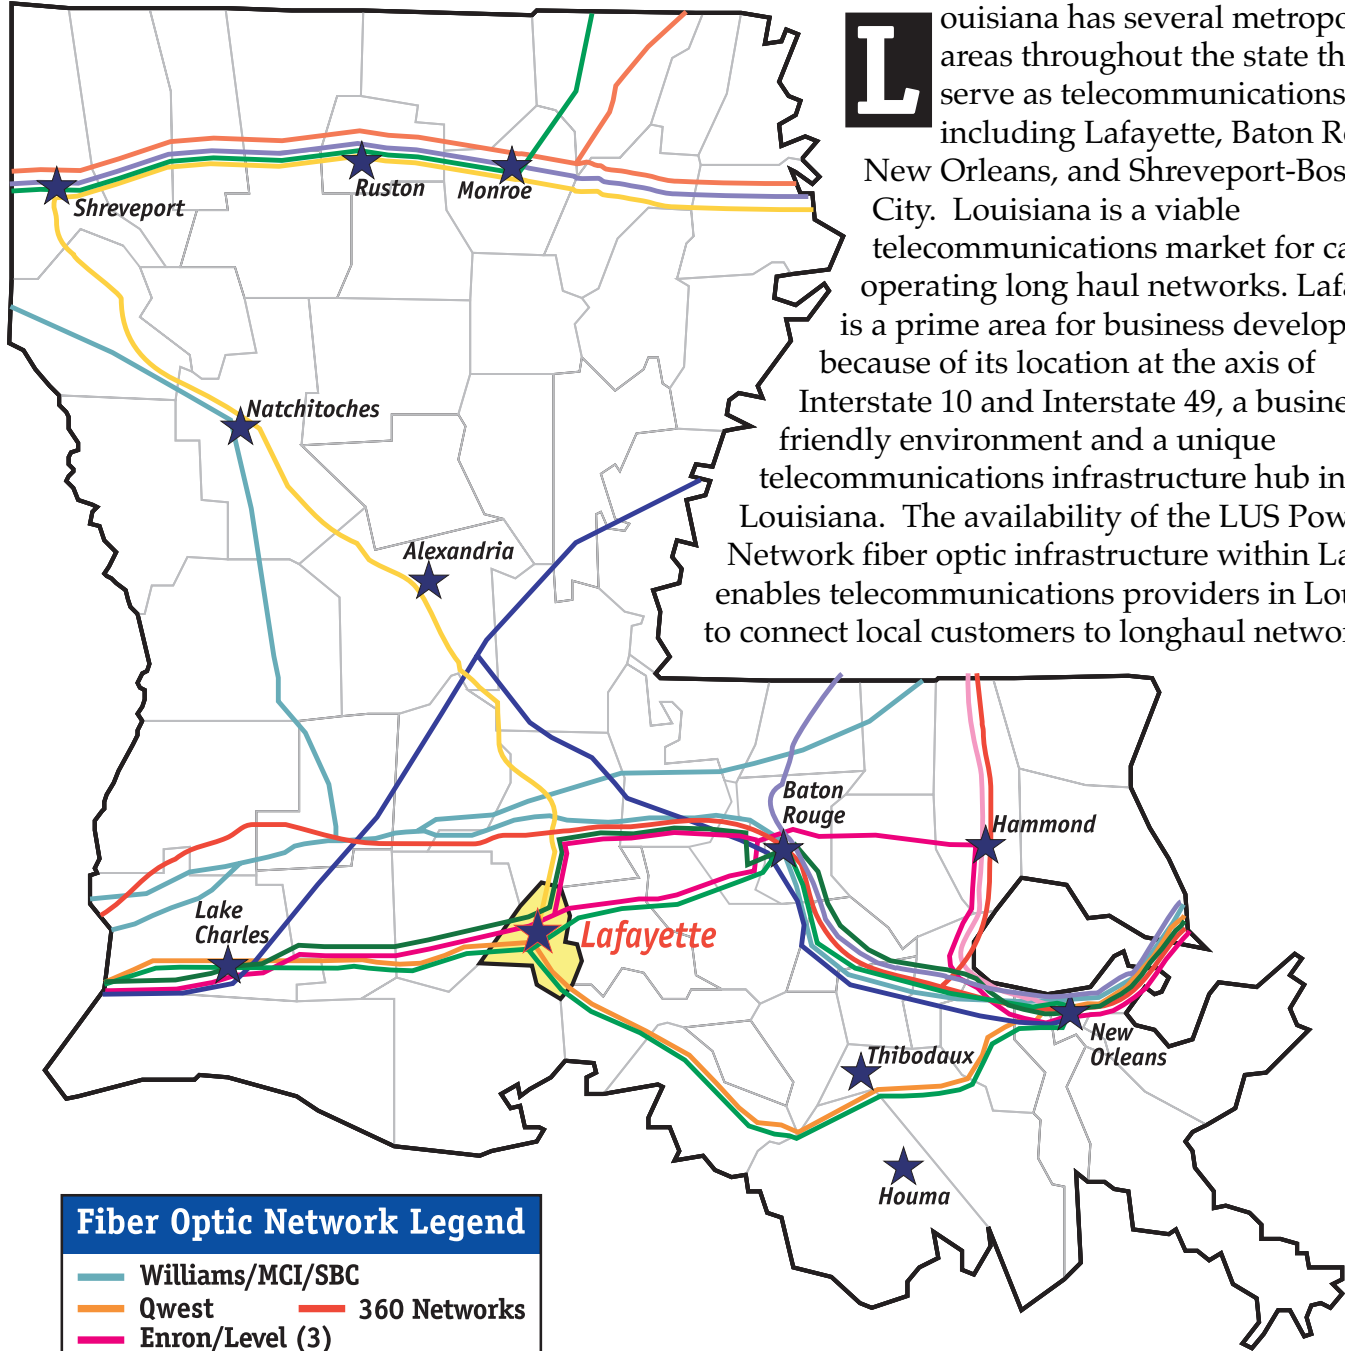

# Longhaul Fiber Networks in Louisiana

**L**ouisiana has several metropolitan areas throughout the state that serve as telecommunications hubs including Lafayette, Baton Rouge, New Orleans, and Shreveport-Bossier City. Louisiana is a viable telecommunications market for carriers operating long haul networks. Lafayette is a prime area for business development because of its location at the axis of Interstate 10 and Interstate 49, a business-friendly environment and a unique telecommunications infrastructure hub in Louisiana. The availability of the LUS Powered Network fiber optic infrastructure within Lafayette enables telecommunications providers in Louisiana to connect local customers to longhaul networks.

Fiber Optic Network Legend	
Williams/MCI/SBC	360 Networks
Qwest	Enron/Level (3)
Broadwing	Sprint
McLeodUSA	SunAmerica
AT&T	PF Net/AT&T
DukeNet	