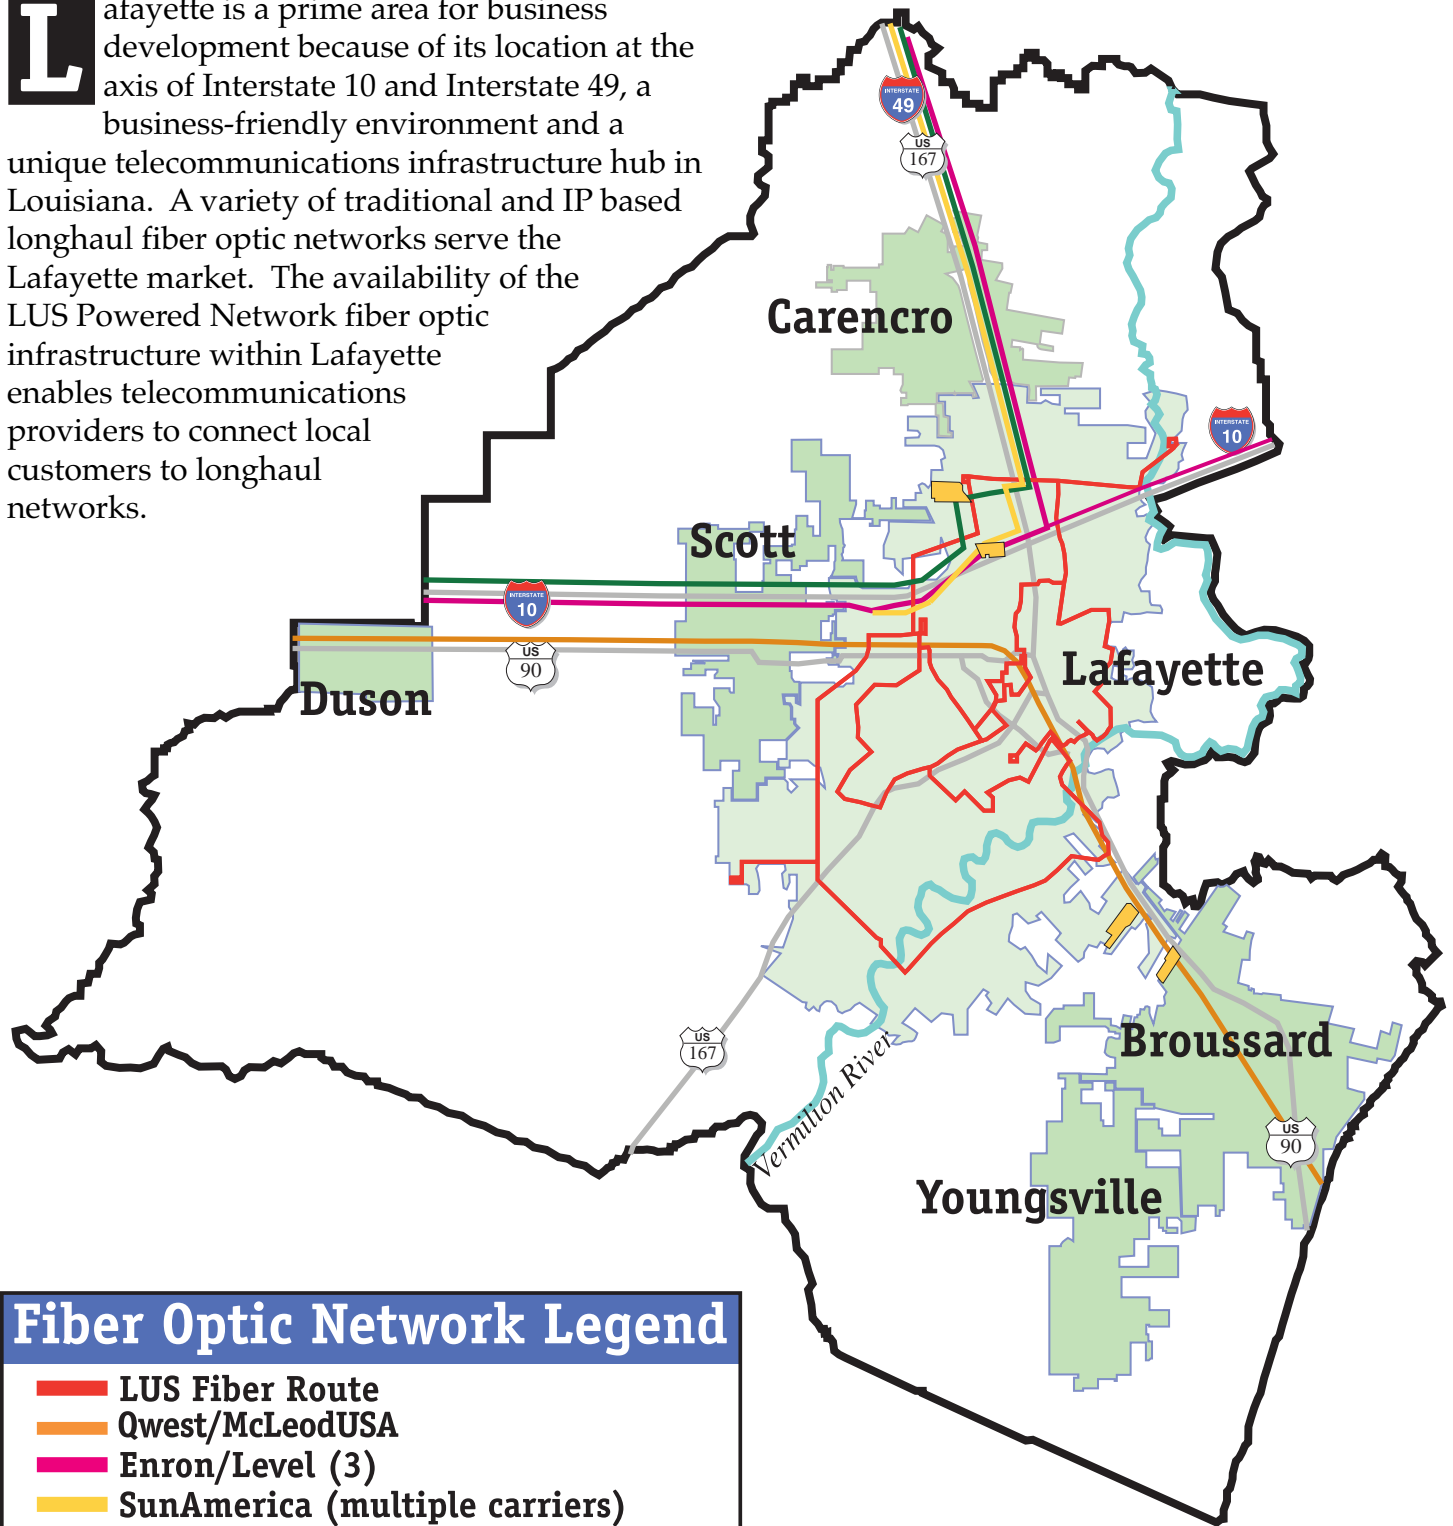

# Longhaul Fiber Networks in Lafayette, LA

**L**afayette is a prime area for business development because of its location at the axis of Interstate 10 and Interstate 49, a business-friendly environment and a unique telecommunications infrastructure hub in Louisiana. A variety of traditional and IP based longhaul fiber optic networks serve the Lafayette market. The availability of the LUS Powered Network fiber optic infrastructure within Lafayette enables telecommunications providers to connect local customers to longhaul networks.

### Fiber Optic Network Legend

- LUS Fiber Route
- Qwest/McLeodUSA
- Enron/Level (3)
- SunAmerica (multiple carriers)
- PF Net/AT&T
- Major Roadways
- LEDA\* Industrial Parks

\* Lafayette Economic Development Authority