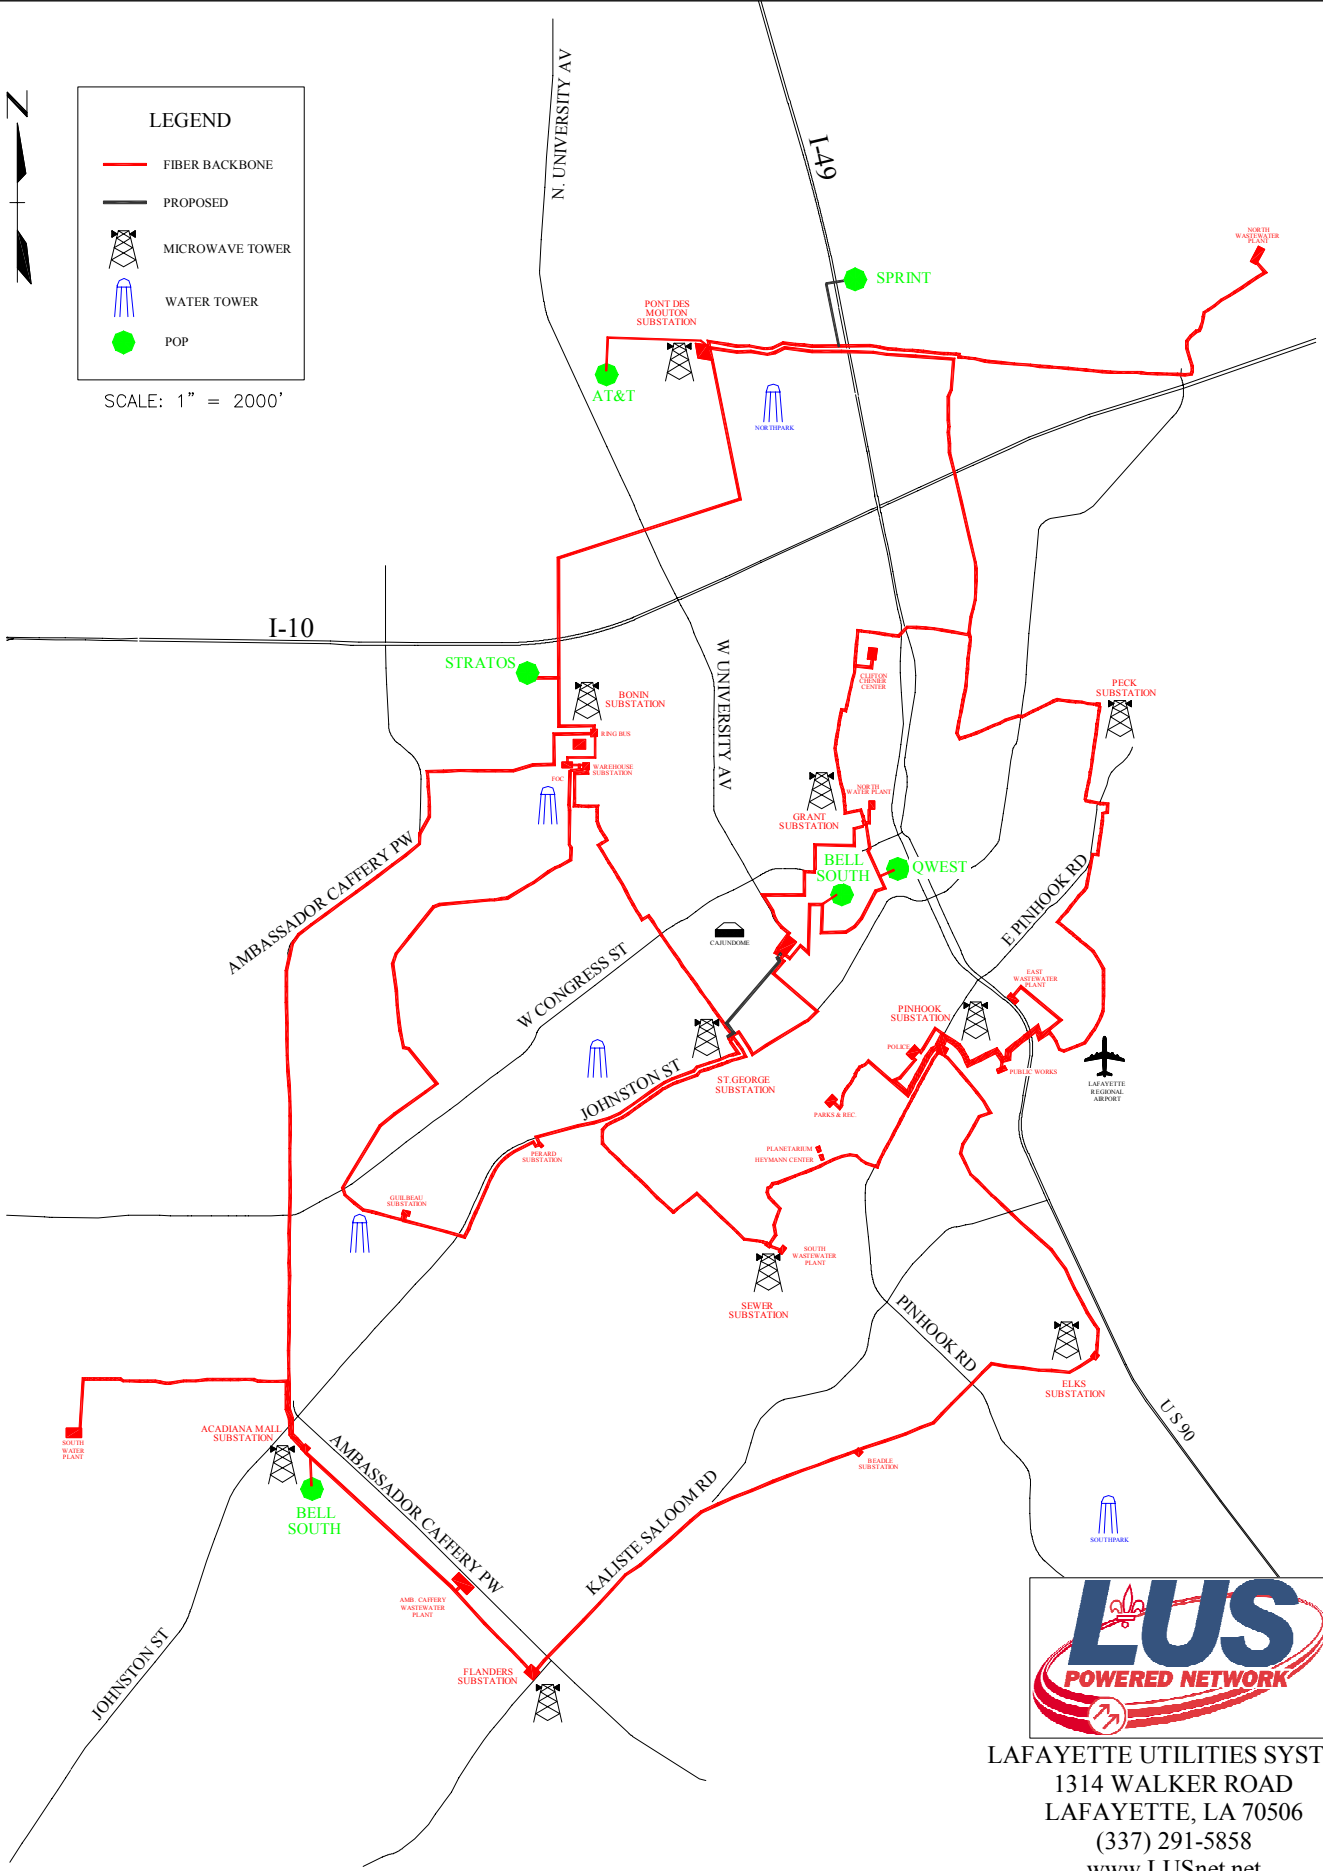

LEGEND

- FIBER BACKBONE (Red line)
- PROPOSED (Black line)
- MICROWAVE TOWER (Tower icon)
- WATER TOWER (Water tower icon)
- POP (Green circle)

SCALE: 1" = 2000'

LAFAYETTE UTILITIES SYSTEM
1314 WALKER ROAD
LAFAYETTE, LA 70506
(337) 291-5858
www.LUSnet.net